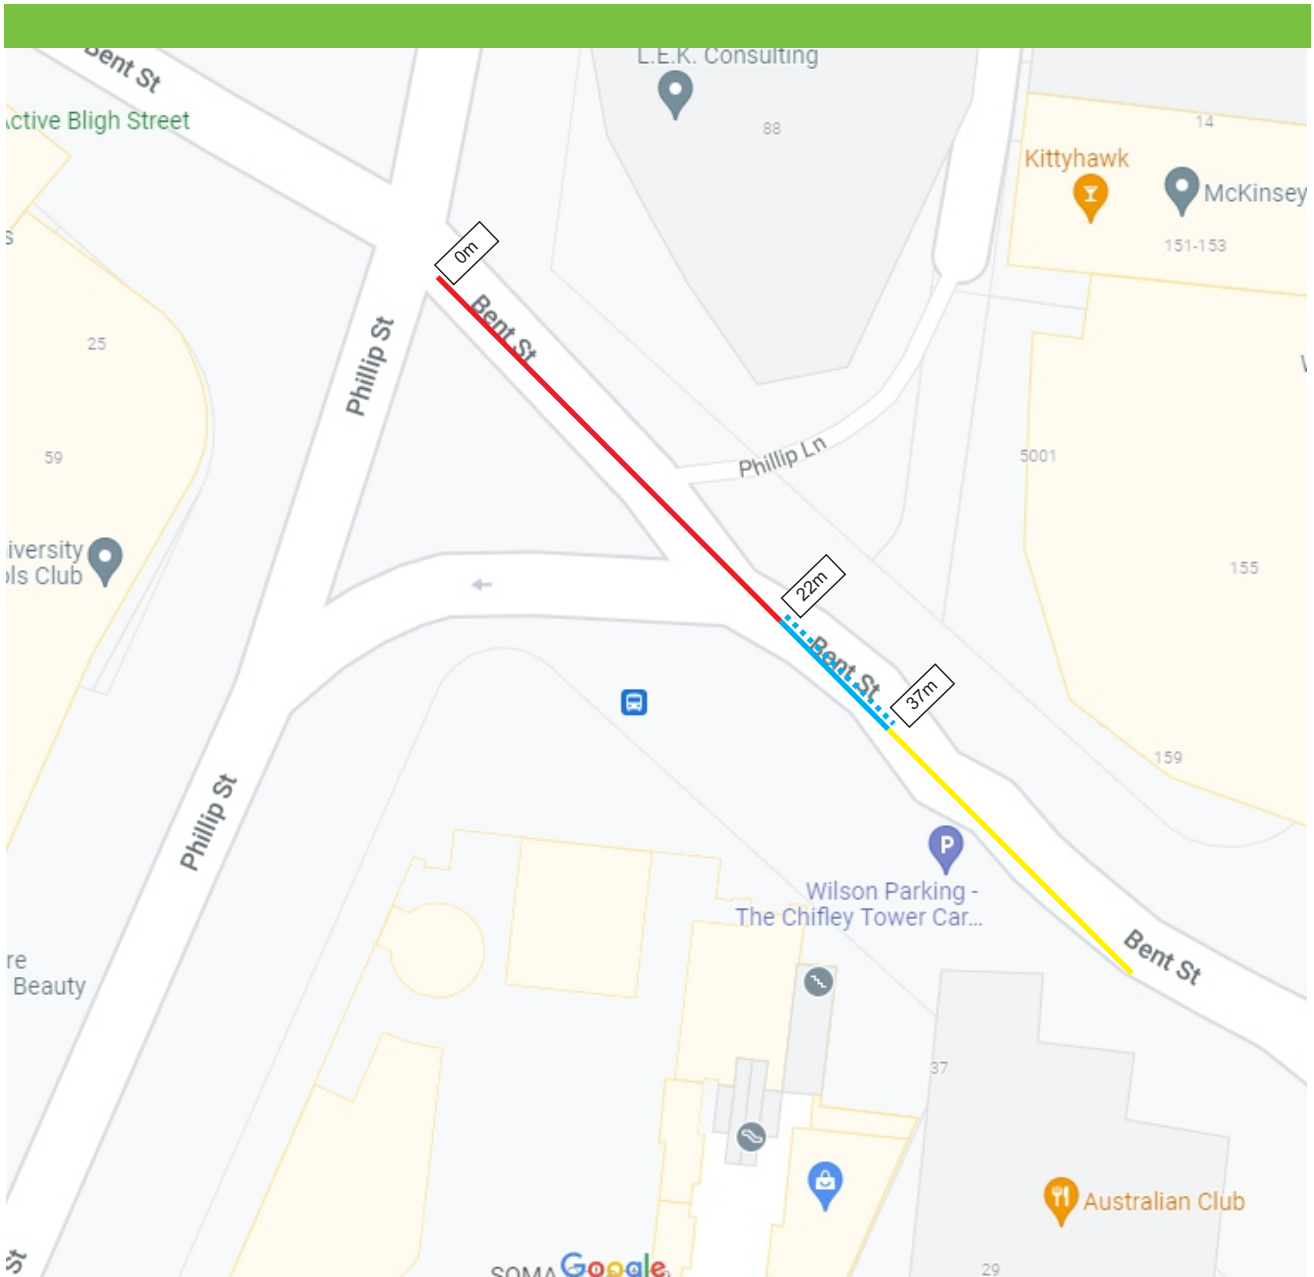

Proposal

Bent Street, Sydney Proposed Parking Changes

Existing

No Stopping

Bus Zone
6am-10am Mon-Fri
No Parking
3pm-6pm Mon-Fri
Loading Zone Ticket
10am-3pm Mon-Fri
6am-10am Sat
4P Ticket
6pm-Midnight Mon-Fri
10am-10pm Sat
8am-10pm Sun & Public Holidays

Proposed

Bus Zone
6am-11am Mon-Fri
No Parking
3pm-6pm Mon-Fri
Loading Zone Ticket
11am-3pm Mon-Fri
6am-10am Sat
4P Ticket
6pm-Midnight Mon-Fri
10am-10pm Sat
8am-10pm Sun & Public Holidays

No Parking